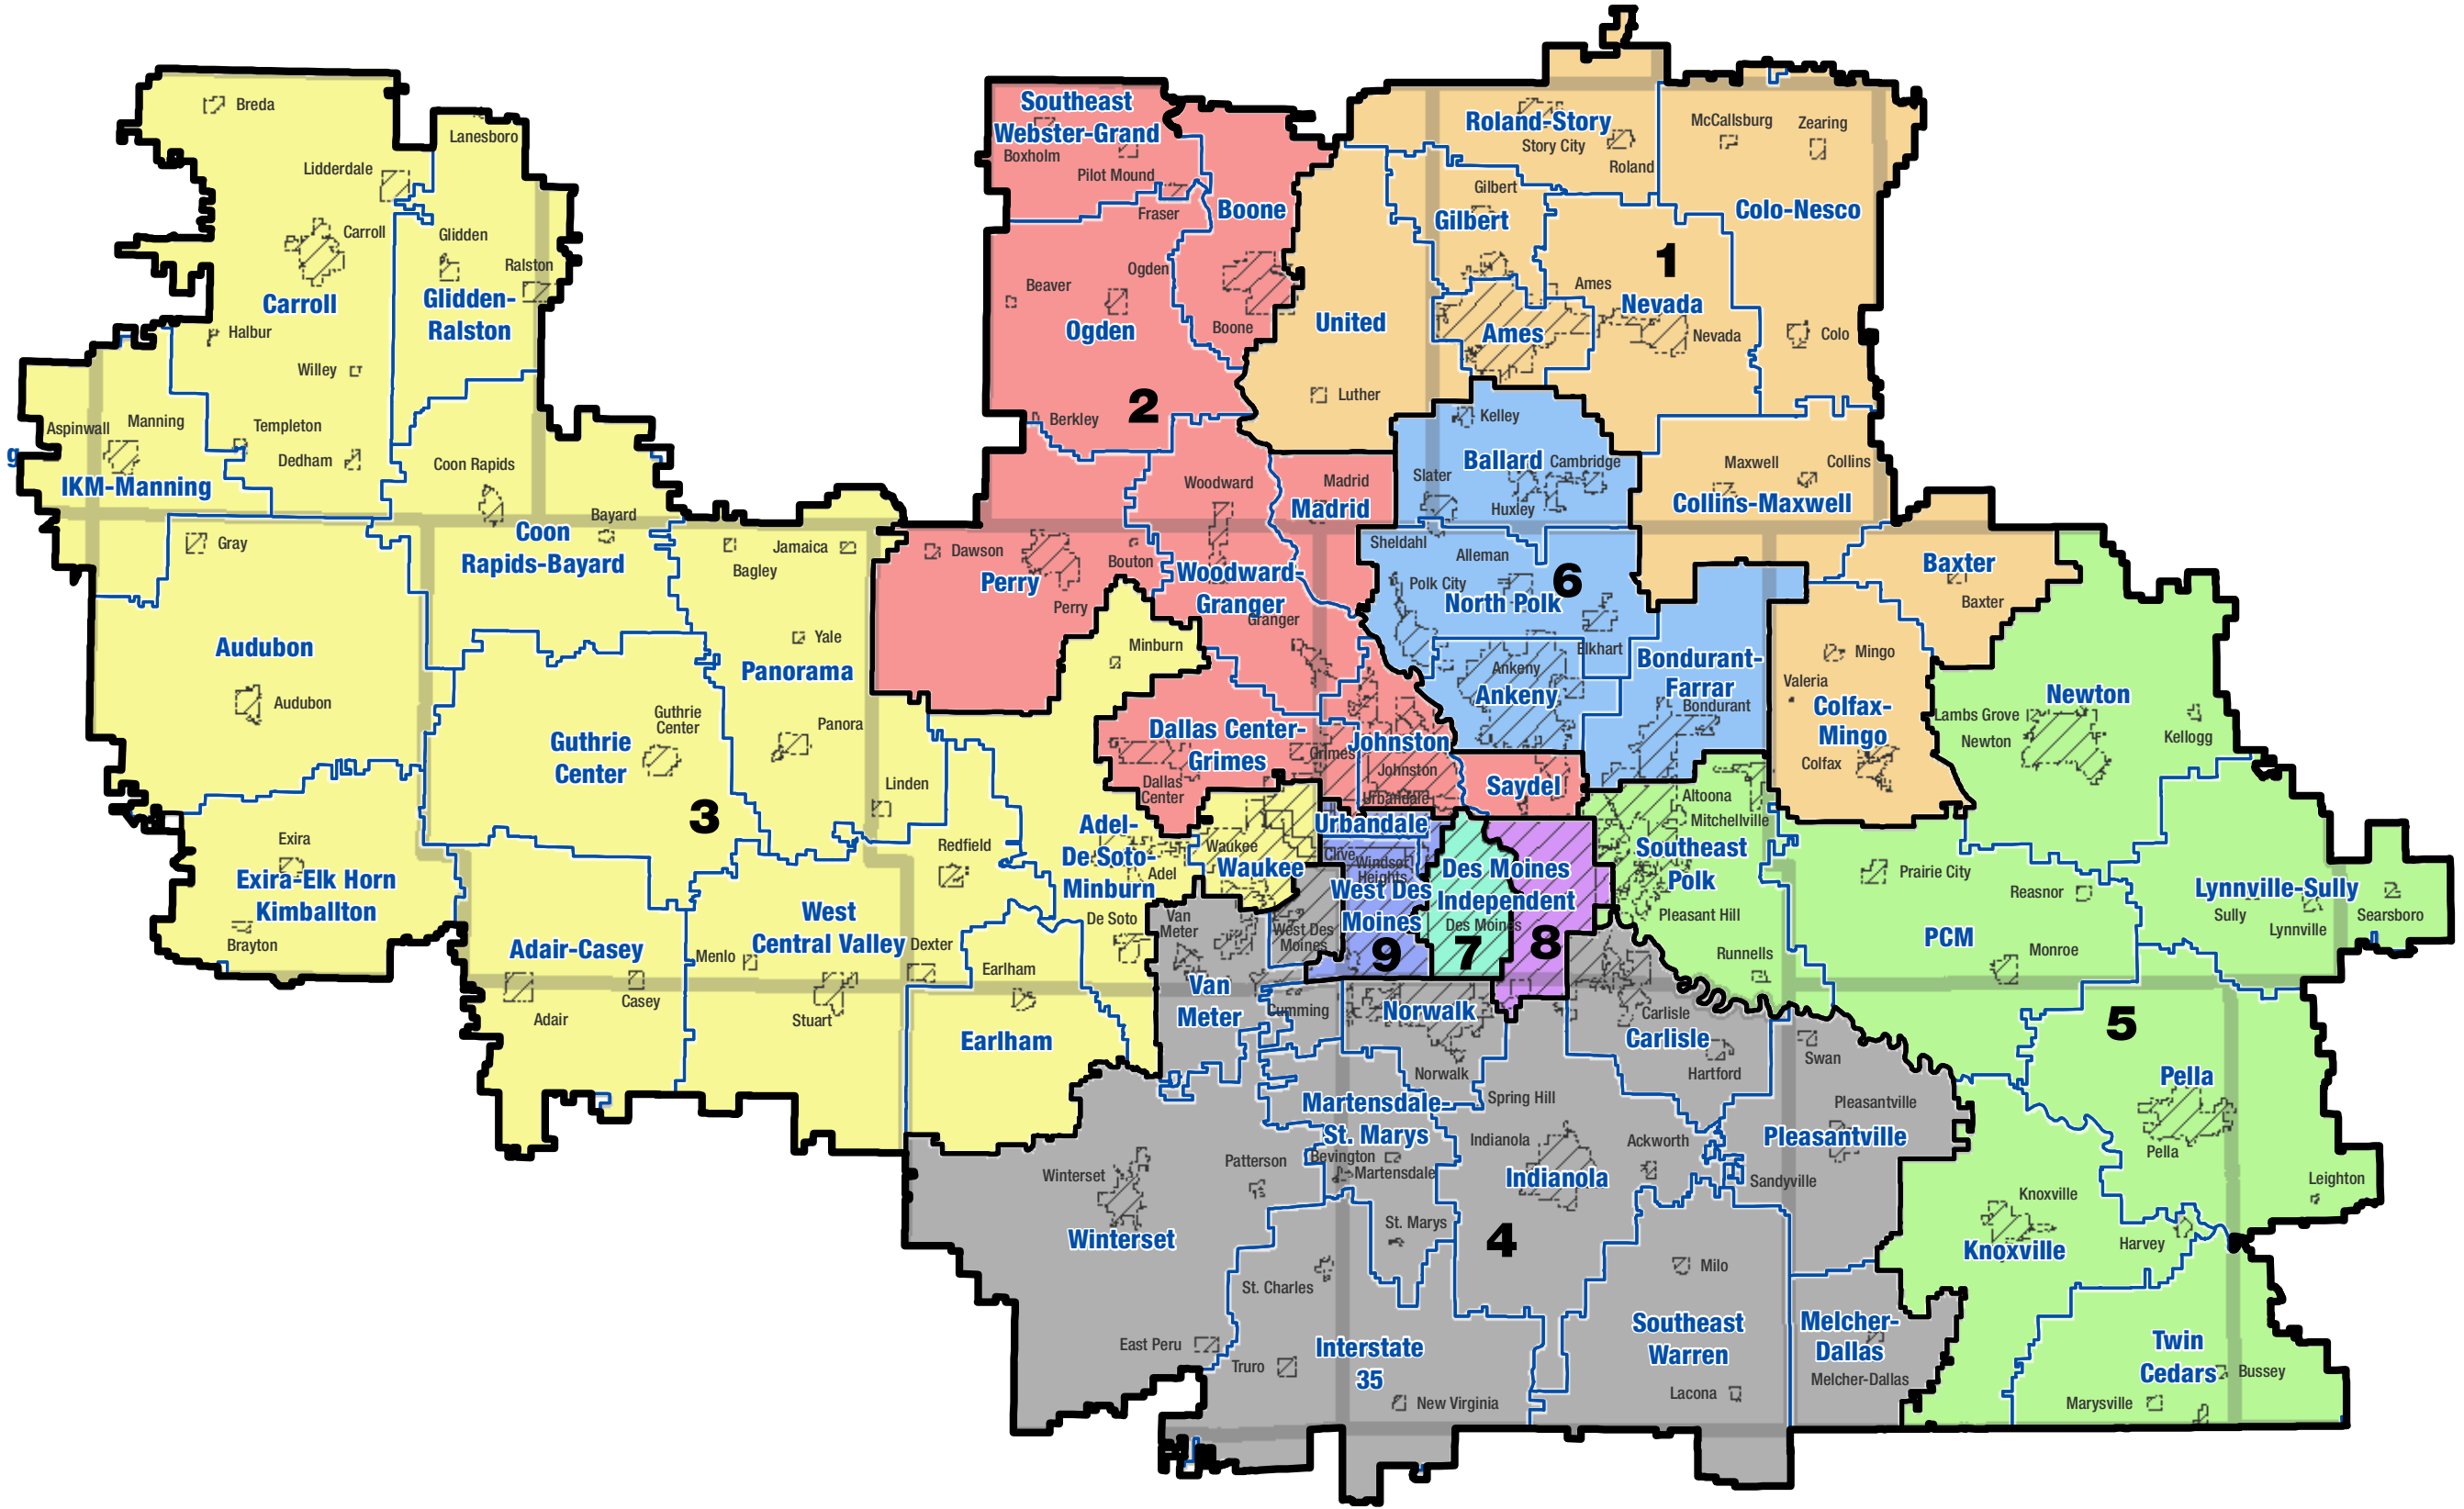

## Director Districts

Effective August 1, 2023

- Community School District
- City
- County

## Director District 2020 Population

- 1: 99,921
- 2: 101,315
- 3: 97,538
- 4: 98,947
- 5: 100,390
- 6: 99,878
- 7: 97,676
- 8: 101,286
- 9: 99,259

CC District Population=896,210  
 Ideal Director District Population=99,579  
 Overall Plan Deviation=1.04  
 Overall Population Dev.=3,777

Source: 2020 Decennial Census,  
P.L. 94-171 redistricting data  
Map Produced: 5/22/2023